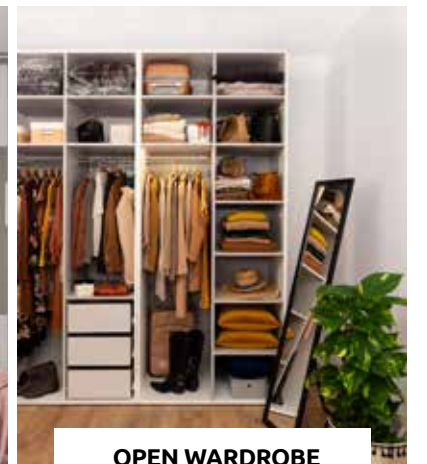

OPEN WARDROBE

YOUR WARDROBE IN 3 STEPS

1 ADJUST THE WARDROBE SIZE

Choose a body with the right height, width and depth. Adjust the wardrobe to the interior. Please note that the body modules are available in different interior design versions.

2 TAKE CARE OF STYLE

Choose the method of opening your wardrobe and the colours of the fronts, body and handles.

3 ADD EQUIPMENT

Take advantage of the possibilities and control the mess by choosing the right interior accessories.