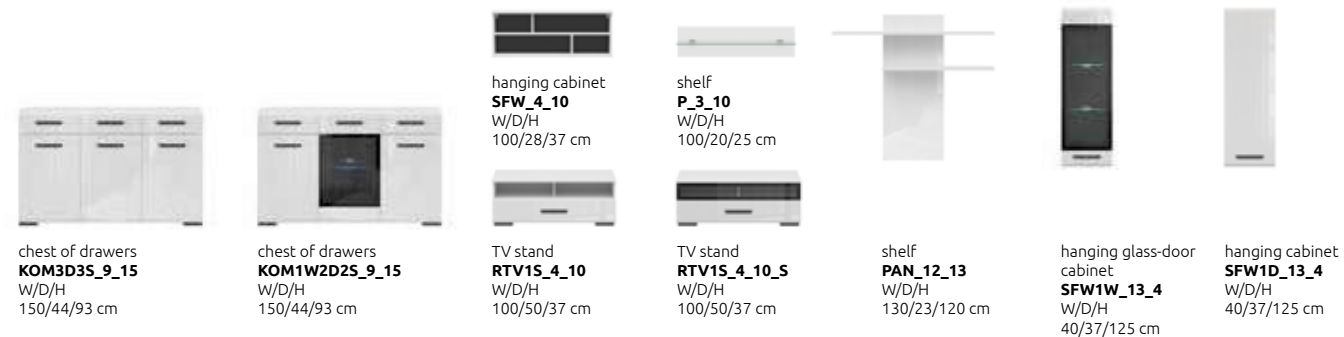

SEE THE WHOLE COLLECTION

glass-door cabinet **SFK2W_15_10**; TV stand **RTV1S_4_10_S**; hanging glass-door cabinet **SFW1W_13_4**

Gentle grooves on the fronts and black handles add character to the collection.