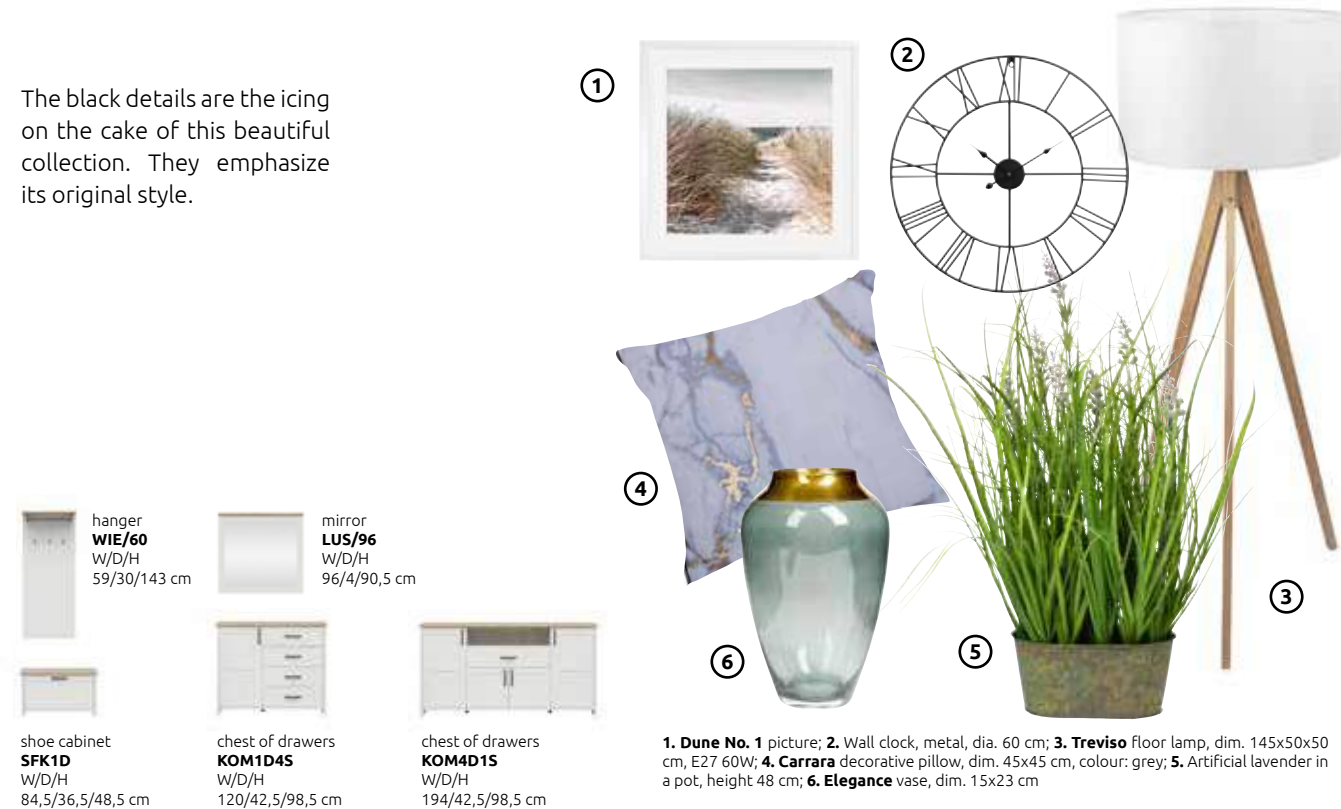

andersen white pine/grandson oak

SEE THE WHOLE COLLECTION

The black details are the icing on the cake of this beautiful collection. They emphasize its original style.

1. Dune No. 1 picture; 2. Wall clock, metal, dia. 60 cm; 3. Treviso floor lamp, dim. 145x50x50 cm, E27 60W; 4. Carrara decorative pillow, dim. 45x45 cm, colour: grey; 5. Artificial lavender in a pot, height 48 cm; 6. Elegance vase, dim. 15x23 cm