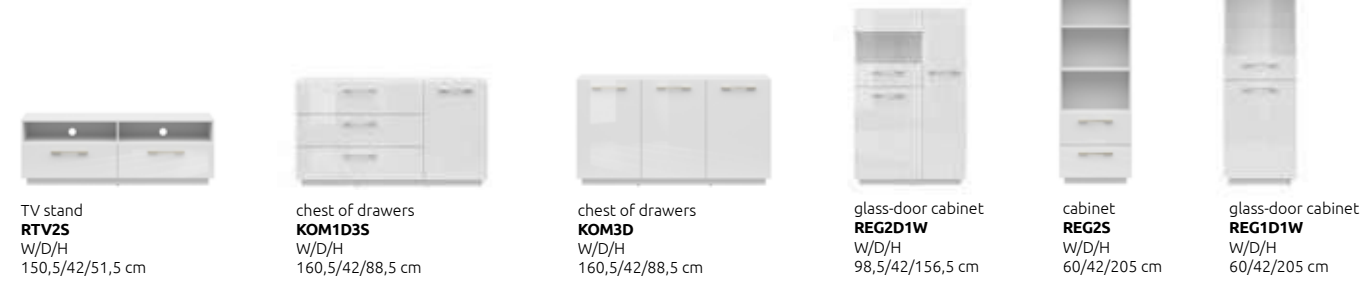

SEE THE WHOLE COLLECTION

TOP LINE - white high gloss mirror

EDAN - white canadian

EDAN - beige

More information about **BRW kitchens** can be found in our **catalogues**

modular kitchen **Family Line Edan** white canadian; chest of drawers **KOM1D35**; table **Vario Fusion 140**; **AROZ 2 40/50** coffee tables set