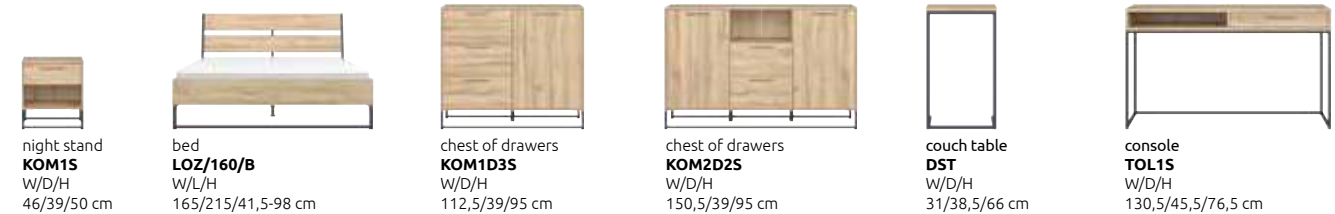

ADVANTAGES AND FUNCTIONS

GAMLA

The industrial style perfectly combines austerity and comfort, so that even factory corridors could become comfortable living spaces. Would you like to introduce this style into your bedroom? Take advantage of the possibilities offered by Gamla collection.

This collection has been awarded the prestigious **DIAMOND OF THE FURNITURE INDUSTRY 2019**

SEE THE WHOLE COLLECTION

ADVANTAGES AND FUNCTIONS

RAMLA

NEW

A bedroom that captures the rawness of the loft atmosphere. A comfortable bed on a metal frame with a container for bedding and a shelf for trinkets and a practical night stand are the essential elements of a comfortable and functional bedroom.

all items of the collection p. 54-55 **RAMLA**