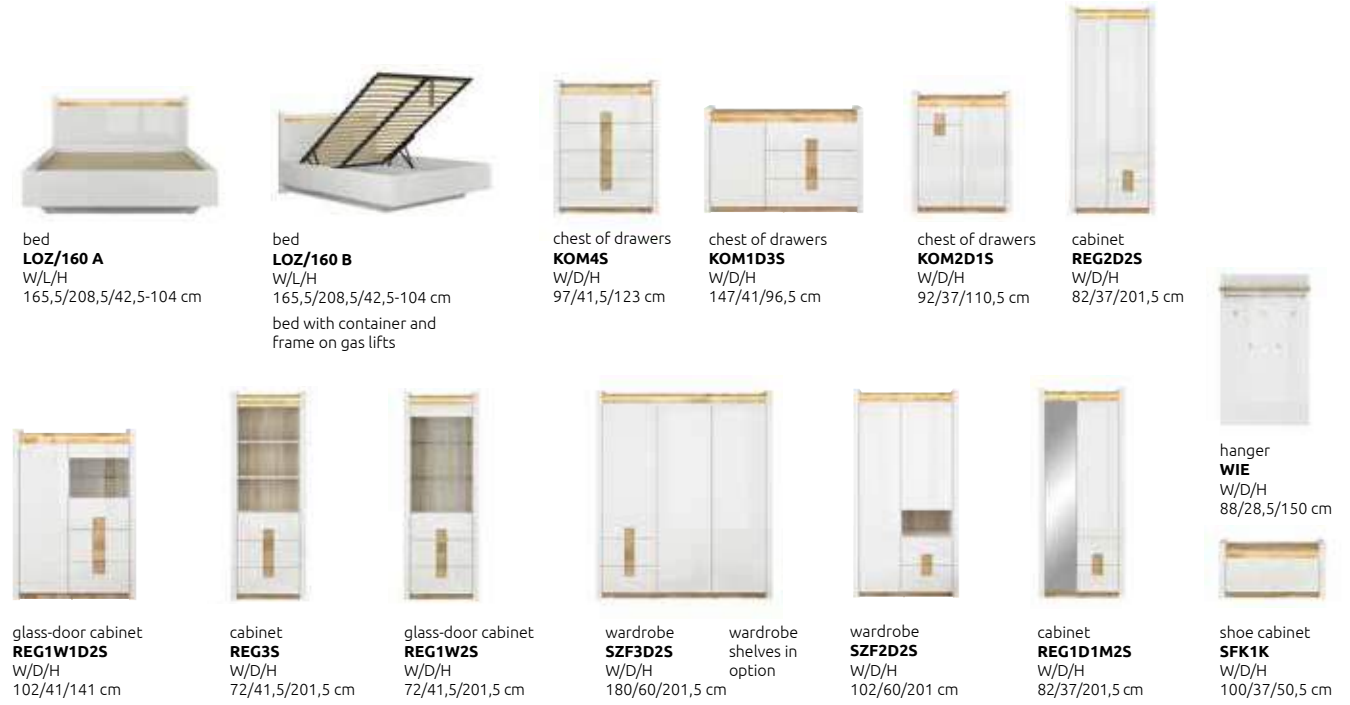

bed **LOZ/160 A**
W/L/H
165,5/208,5/42,5-104 cm

bed **LOZ/160 B**
W/L/H
165,5/208,5/42,5-104 cm
bed with container and
frame on gas lifts

chest of drawers **KOM4S**
W/D/H
97/41,5/123 cm

chest of drawers **KOM1D3S**
W/D/H
147/41/96,5 cm

chest of drawers **KOM2D1S**
W/D/H
92/37/110,5 cm

cabinet **REG2D2S**
W/D/H
82/37/201,5 cm

glass-door cabinet **REG1W1D2S**
W/D/H
102/41/141 cm

cabinet **REG3S**
W/D/H
72/41,5/201,5 cm

glass-door cabinet **REG1W2S**
W/D/H
72/41,5/201,5 cm

wardrobe **SZF3D2S**
W/D/H
180/60/201,5 cm

wardrobe
shelves in
option

wardrobe **SZF2D2S**
W/D/H
102/60/201 cm

cabinet **REG1D1M2S**
W/D/H
82/37/201,5 cm

hanger **WIE**
W/D/H
88/28,5/150 cm

shoe cabinet **SFK1K**
W/D/H
100/37/50,5 cm

**ADVANTAGES
AND FUNCTIONS**

ALAMEDA

Modern, simple and very impressive. Alameda will give a touch of class to modern interiors. The shiny white tone and the colour of natural wood wouldn't be so special were it not for the features that make the collection simply captivating - vertical handles and modern LED lighting just below the tabletops.

SEE THE WHOLE COLLECTION