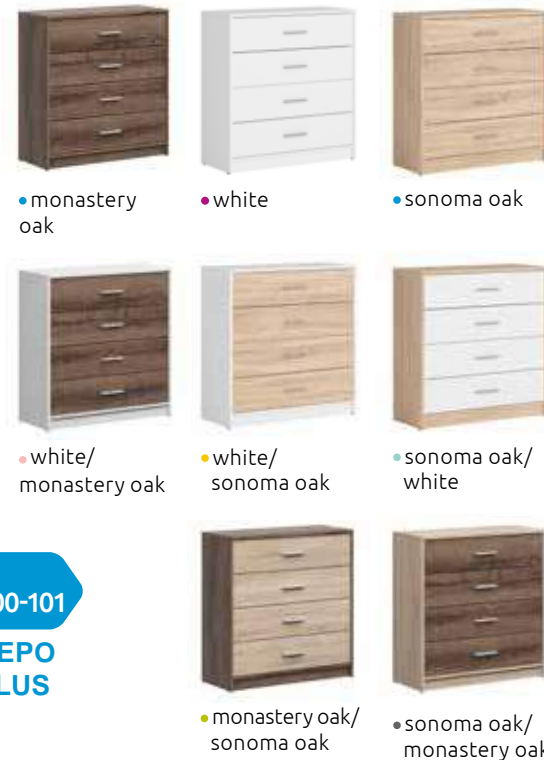

all items of the collection
P. 100-101
NEPO PLUS

night stand **KOM1S**

console **TOL**; wardrobe **SZF2D**; night stand **KNT1S**; bed **LOZ/160**; chest of drawers **KOM4S1E**; pouf **LAFU H** dim. 60/60/40 cm