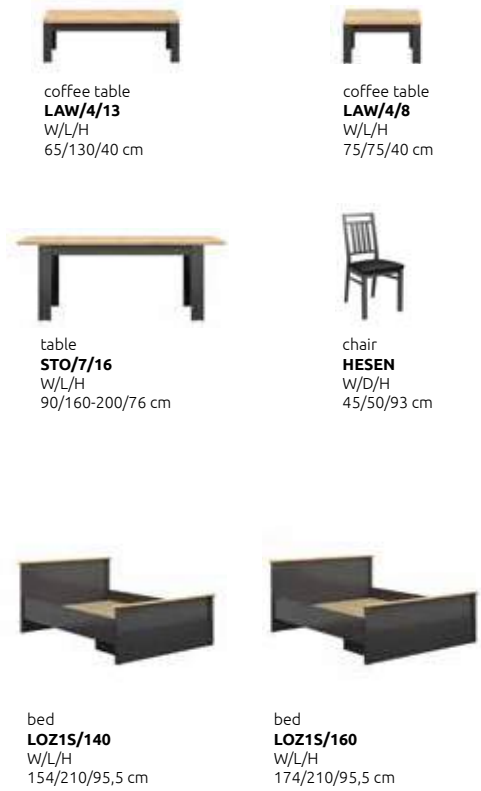

sibiu light larch/
larico pine

graphite/artisan oak

SEE THE WHOLE COLLECTION

cabinet **SFK2D/14/7** W/D/H 71/44/140 cm
 chest of drawers **KOM6S/15/10** W/D/H 101/44/145 cm
 chest of drawers **KOM4S/12/10** W/D/H 101/44/120 cm
 chest of drawers **KOM3W2D25/13/19** W/D/H 186/44/126 cm
 chest of drawers **KOM3D3S/10/20** W/D/H 199/44/96 cm
 console **TOL1S/9/11** W/D/H 114/41/86 cm
 TV stand **RTV25/6/14** W/D/H 137/47/59 cm
 chest of drawers **KOM2D3S/10/19** W/D/H 186/44/96 cm