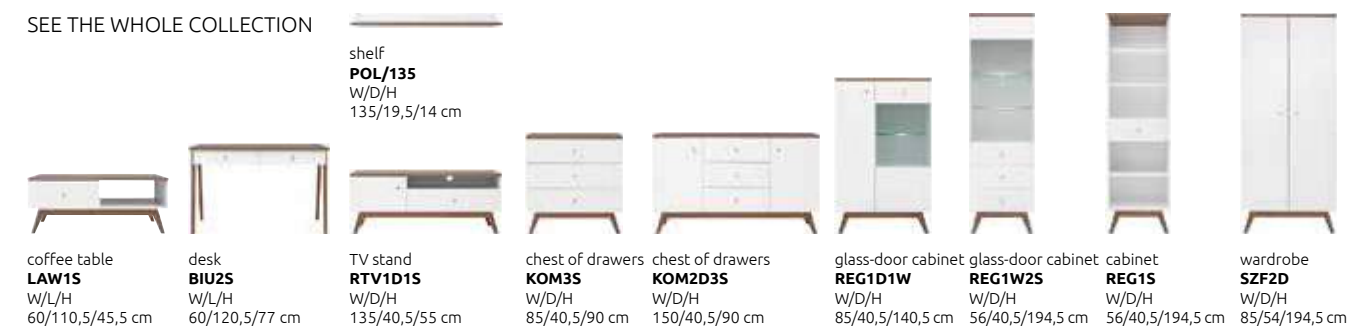

SEE THE WHOLE COLLECTION

coffee table
LAW1S
W/L/H
60/110,5/45,5 cm

desk
BIU2S
W/L/H
60/120,5/77 cm

TV stand
RTV1D1S
W/D/H
135/40,5/55 cm

chest of drawers
KOM3S
W/D/H
85/40,5/90 cm

chest of drawers
KOM2D3S
W/D/H
150/40,5/90 cm

glass-door cabinet
REG1D1W
W/D/H
85/40,5/140,5 cm

glass-door cabinet
REG1W2S
W/D/H
56/40,5/194,5 cm

cabinet
REG1S
W/D/H
56/40,5/194,5 cm

wardrobe
SZF2D
W/D/H
85/54/194,5 cm

shelf
POL/135
W/D/H
135/19,5/14 cm