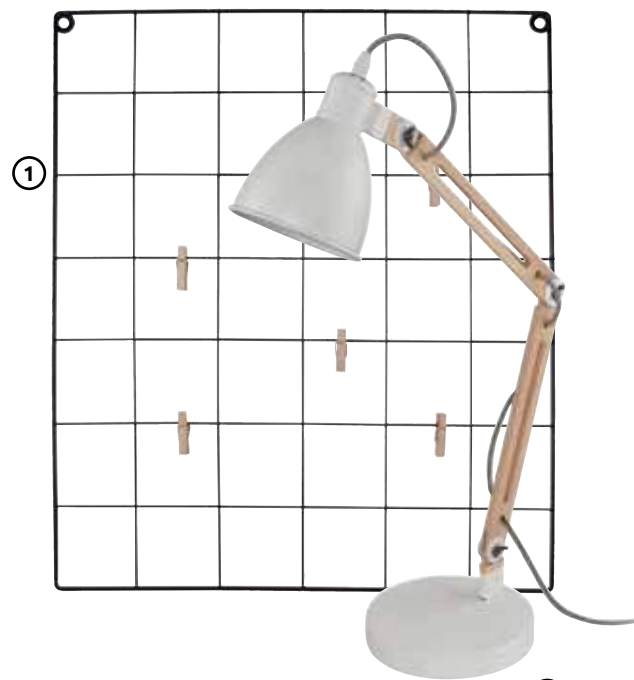

white gloss

sonoma oak

wotan oak

bookshelf **REG/197/90**
W/D/H
87,5/33,5/197,5 cm

bookshelf **REG/140/90**
W/D/H
87,5/33,5/140 cm

bookshelf **REG/74/90**
W/D/H
87,5/33,5/71,5 cm

YOUTH ROOM

A teenager's room goes by its own rules. Above all, it should express the style, reflect the passions and meet the needs of the person living in it. When decorating this space, pay attention not only to functional furniture, but also to the design of the entire interior — appropriate decorations, lighting, wall colours.

ADVANTAGES AND FUNCTIONS

RODES

The Rodes furniture are perfect for the room of a teenage go-getter. What is most striking about this collection is the contrasting colour combination of light and black wood tones. Not only that but the collection also features an original design and a number of functional solutions that make everyday use of the furniture easier.