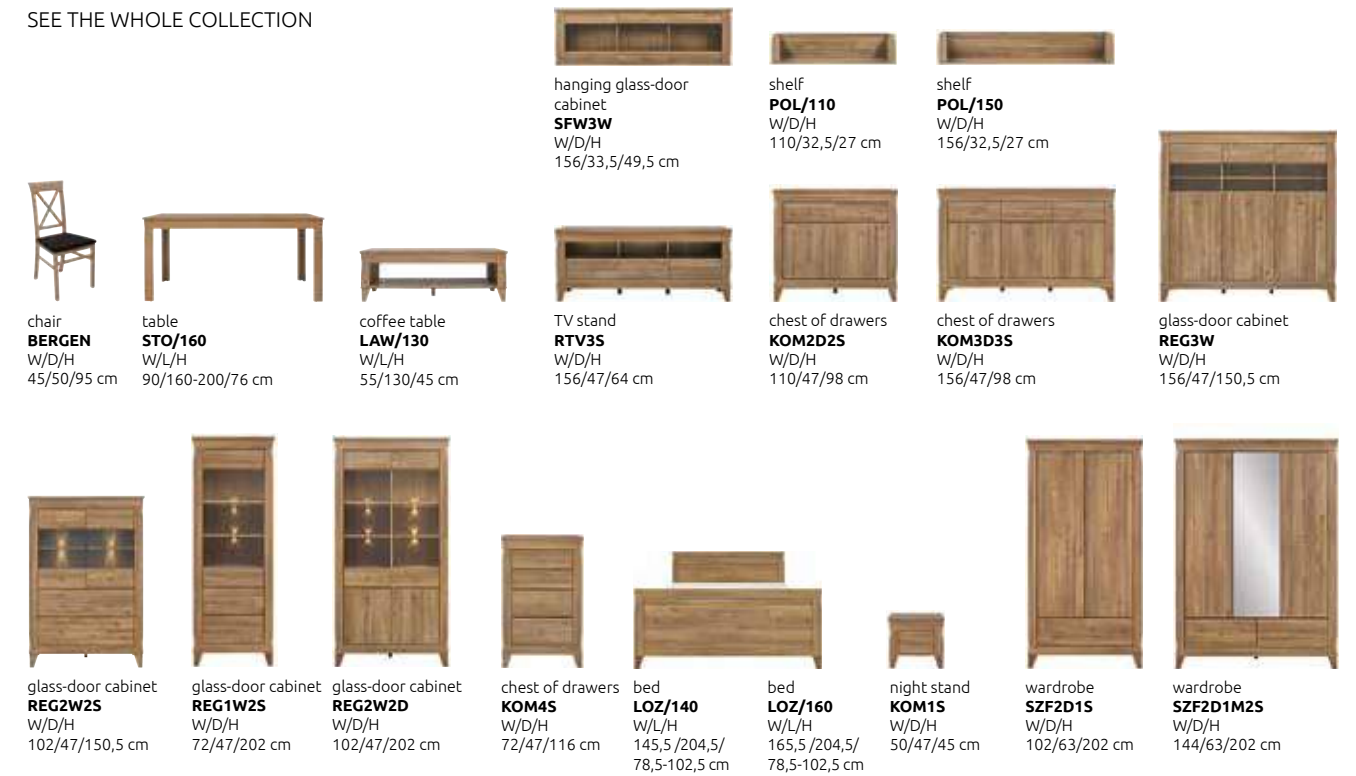

wardrobe **SZF3D_21_15**
W/D/H
150/56/210 cm

4 wardrobe shelves in option

glass-door cabinet **REG1W1D2S/16/12**; table **STO/7/16**; chair **GENT/2**; shelf **P/3/20**; chest of drawers **KOM2D35/9/20**; glass-door cabinet **REG2W2S_20_10**

THE COLLECTION ALSO INCLUDES FURNITURE FOR **HALLWAY BEDROOM**

SEE THE WHOLE COLLECTION

TV stand **RTV35**; hanging glass-door cabinet **SFW3W**; glass-door cabinet **REG3W**; glass-door cabinet **REG2W2D**; coffee table **TRIANGO L**; coffee table **TRIANGO S**; pouf **MATEUS H 60X90** dim. 90/60/45 cm; sofa **MAXIME 1,5 S** dim. 132/88/85 cm